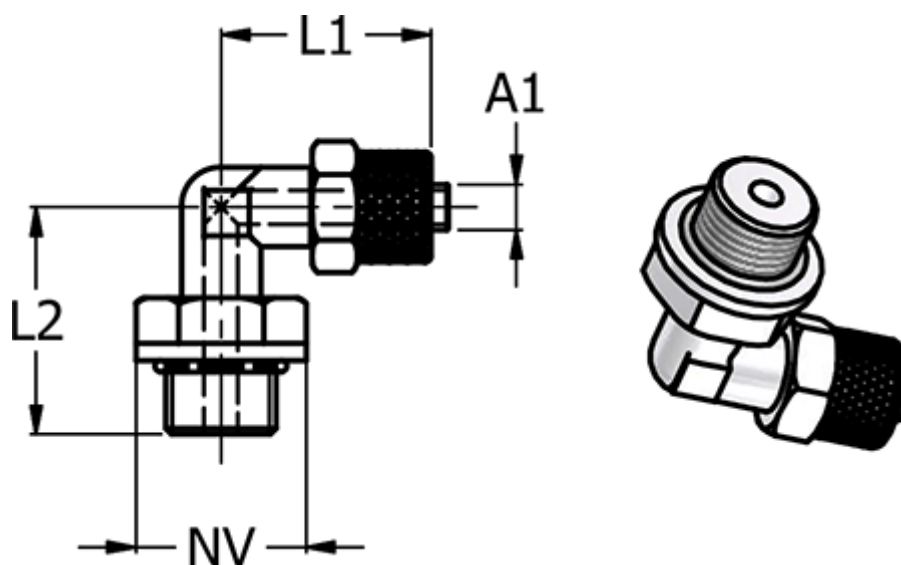

Data Sheet

Article number: 586135188V

Description: Push-on fitting 13.518-8V, metal Ø8/6-G 1/8"
Vinkel

Measures

Hose diameter A1 = 8/6

L1 = 21

L2 = 21

NV = 10

Thread A2 = G 1/8"